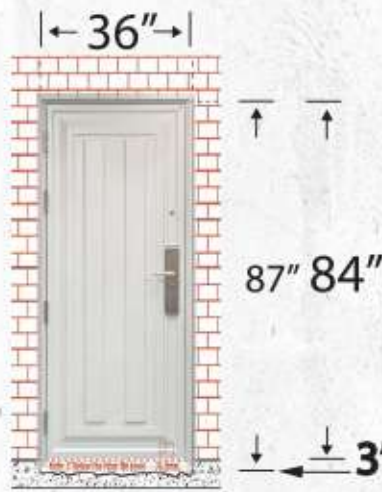

**WALL OPENING SIZE**

**35" x 7'**

87" 84"

3" BELOW THE FLOOR TILE LEVEL

**3½' x 7'**

87" 84"

3" BELOW THE FLOOR TILE LEVEL

**5' x 7½'**