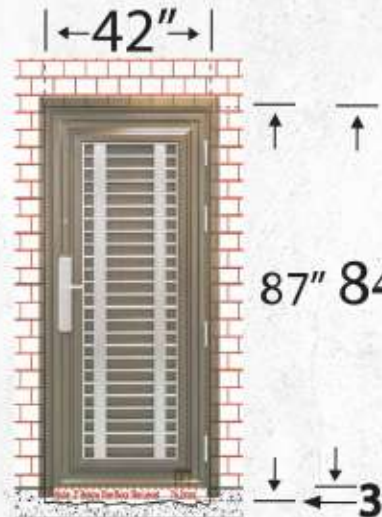

**WALL OPENING SIZE**

**35" x 7'**

87" 84"

3" BELOW THE FLOOR TILE LEVEL

**3½' x 7'**

87" 84"

3" BELOW THE FLOOR TILE LEVEL

**5' x 7½'**