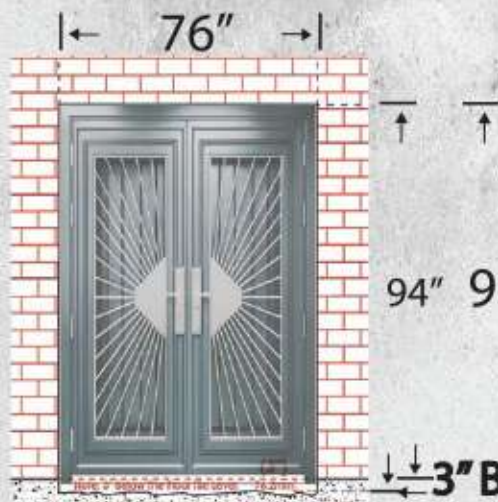

94" 91"

3" BELOW THE FLOOR TILE LEVEL